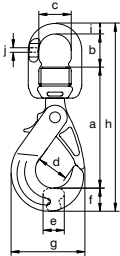

Green Pin® Self Locking Hook S GR10

Grade 10 self locking hook with swivel

- **Material:** alloy steel, grade 10, quenched and tempered
- **Safety factor:** MBL equals 4 x WLL
- **Finish:** painted blue
- **Temperature range:** -40°C up to +200°C
- **Certification:** 2.1 2.2 3.1 MPI[®] DGUV
- **Note:** equipped with needle roller thrust bearing to enable rotation under load

UXLE

for chain diameter		working load limit	length	length inside	width inside	width opening	thickness	width	width outside	length	diameter	thickness	weight each
mm	inch		a	b	c	d	e	f	g	h	i	j	kg
6	7/32	1.4	122	32	32	32	16	26	77	192	12	6	0.78
8	9/32 - 5/16	2.6	148	39	37	43	23	29	92	231	14	8	1.39
10	3/8	4	183	46	48	47	32	35	111	282	16	11	2.56
13	1/2	6.8	214	57	58	61	37	45	142	336	21	14	4.56
16	5/8	10.3	269	65	73	74	39	56	185	416	24	17	9.37
20	3/4	16	304	87	82	90	52	61	205	476	24	21	12.7