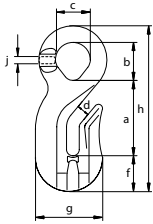

UCRO

LINGATEC SOLUÇÃO EM MOVIMENTAÇÃO DE CARGAS LTDA

Rua Buri, 149 - Laranjeiras – CAIEIRAS/SP – CEP: 07739-600
11-4441-5420 - vendas@lingatec.com.br - www.lingatec.com.br

Green Pin® Grab Hook E GR10

Grade 10 eye grab hook

- **Material:** alloy steel, grade 10, quenched and tempered
- **Safety factor:** MBL equals 4 x WLL
- **Finish:** painted blue
- **Temperature range:** -40°C up to +200°C
- **Certification:** 2.1 2.2 3.1 MPI^b

for chain diameter		working load limit	length	inside length eye	inside width eye	opening	thickness	width	width outside	length outside	width	thickness	weight each
mm	inch	t	a mm	b mm	c mm	d mm	e mm	f mm	g mm	h mm	i mm	j mm	kg
6	7/32	1.4	41	24	23	8	24	20	42	94	9	6	0.25
13	1/2	6.8	83	42	41	15	56	40	88	183	16	12	1.99