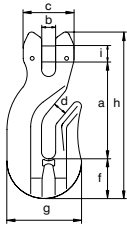

#### Grade 10 clevis grab hook

- **Material:** alloy steel, grade 10, quenched and tempered
- **Safety factor:** MBL equals 4 x WLL
- **Finish:** painted blue
- **Temperature range:** -40°C up to +200°C
- **Certification:** 2.1 2.2 3.1 MPI<sup>®</sup>

UCRC

for chain diameter		working load limit	length	width	width outside	opening	thickness	width	width outside	length outside	diameter pin	weight each
mm	inch	t	a mm	b mm	c mm	d mm	e mm	f mm	g mm	h mm	i mm	kg
6	<sup>7</sup> / <sub>32</sub>	1.4	52	7	28	7	24	19	42	86	8	0.28
13	<sup>1</sup> / <sub>2</sub>	6.8	103	15	54	15	56	40	88	173	16	2.17